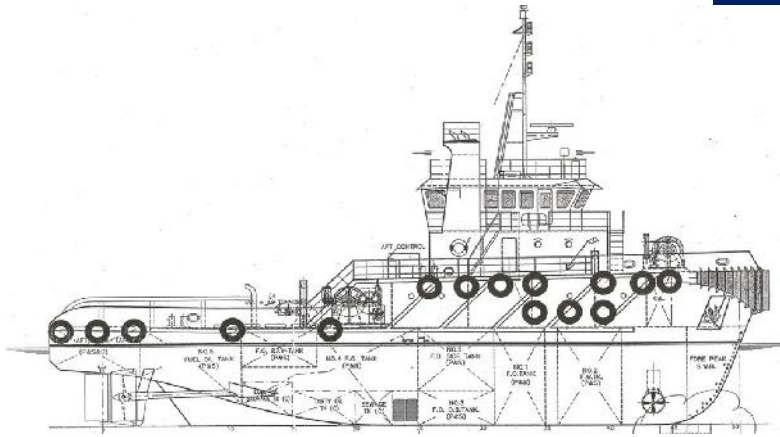

شركة الجزيرة للملاحة ذ.م.ك.
AL JAZEERA SHIPPING CO. W.L.L.

SPECIFICATION SHEET

VESSEL NAME: AL AALI

TYPE: TOWING VESSEL

PRINCIPAL PARTICULARS

Built	2008
Builder	Fujian Shipyard, China
Flag	Bahrain
Class	ABS
Class no.	08186307
Official no.	BN 6007
IMO no.	9522506
Call Sign	A9IX
GRT	446
NRT	133
Bollard Pull (t)	Approx. 63

MACHINERY

Main Engines	2 x Caterpillar 3516B
Power	2 x 2575 BHP
Generators	Caterpillar 2 x 245 Kw Stamford 1 x 45 Kw
Propellers	2 x Kort nozzle
Rudders	2 x
Oily Water Separator	Installed
Sewage Plant	Capacity 900L
Bow Thruster	180-200 BHP

DECK EQUIPMENT

Towing Winch	Single Drum 120T hold
Anchor Windlass	Yes
Anchors (Stockless)	2 x 800KG
Tow Hook	Yes
Tagger Winch	Model 50KN
Grove Crane	M977
Accommodation Full AC	12 Prs.

PRINCIPAL PARTICULARS

Length (m) Reg./LOA	30.20/33.70
Breadth (m)	10.60
Depth (m)	4.96
Max. Draft	4.31

CARGO CAPACITIES

Diesel Fuel Oil (T)	325
Potable Water (T)	99.4
Ballast	54.4
Lub Oil Tank (T)	5.7

SPEED & CONSUMPTION

Max. Speed (Knots)	12.5
Consumption (T/day)	7.0
Fuel Type	MDO