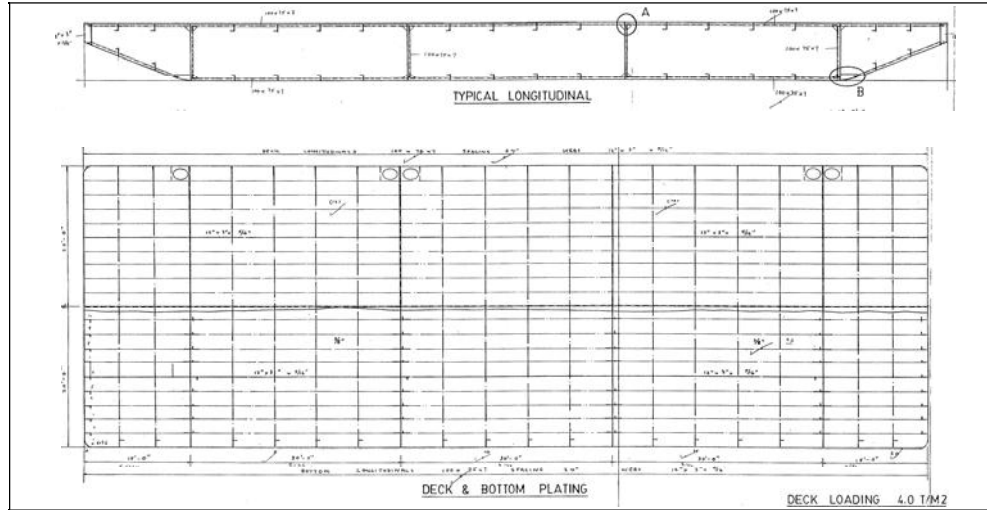

شركة الجزيرة للملاحة
AL JAZEERA SHIPPING CO. W.L.L.

SPECIFICATION SHEET

BARGE NAME: GTO XXVI
TYPE OF BARGE: FLAT TOP

PRINCIPAL PARTICULARS

Built	2004
Builder	Yangzhou Oceanus Shipbuilding, China
Flag	Bahrain
Official No	BN 4012
Class	ABS
No	04165151
GRT	259
NRT	78
Deadweight (t)	585
Displacement (t)	768

PRINCIPAL DIMENSIONS

Length (m)	35.11
Breadth (m)	12.19
Depth (m)	2.44
Max Draft (m)	1.87

CARGO CAPACITIES

Deck Area (m ²)	375
Deck Strength (t/m ²)	4

**ALL BARGES CAN BE FITTED WITH SPUD LEGS, SIDE WALLS, RAMP AND MOORINGS
BY REQUEST**