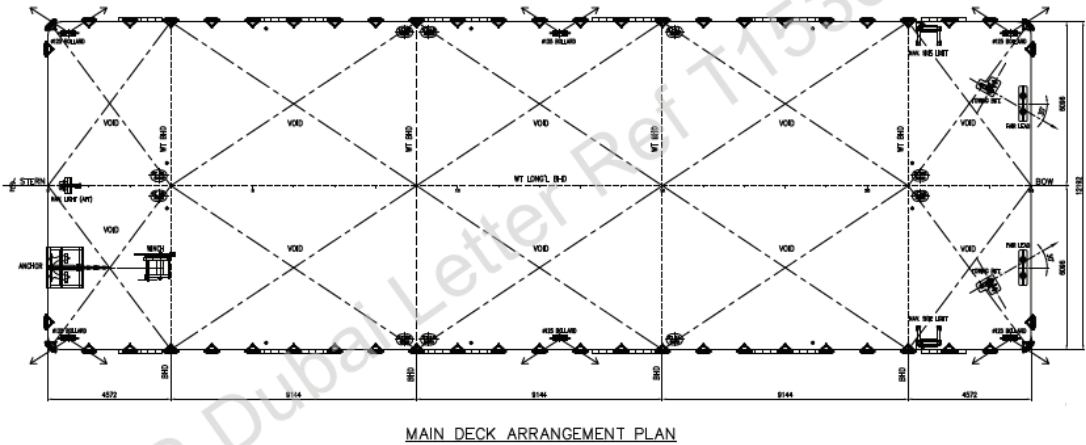

GTO 1202

BARGE: DECK CARGO

PRINCIPAL PARTICULARS

Built	2016 (Hull #46)
Builder	Nass Marine Services, Bahrain
Flag	Bahrain
Official No.	BN 7086
Class	ABS
Class No.	16268729
GRT	263
NRT	79
Lightship	189
Deadweight (T)	596
Displacement (T)	785

PRINCIPAL DIMENSIONS

Length (m) LOA/Reg.	36.58 / 35.12
Breadth (m)	12.19
Depth (m)	2.44
Max. Draft	1.88

CARGO CAPACITIES

Deck Area Approx. m ²	350
Deck Strength T/m ²	10

ALL BARGES CAN BE FITTED WITH SPUD LEGS, SIDE WALLS, RAMP & MOORINGS BY REQUEST.