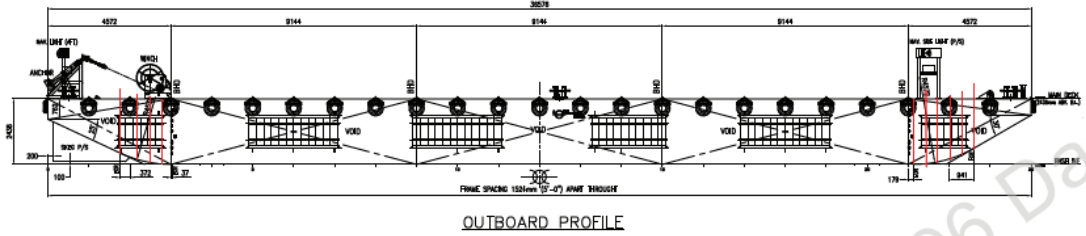

GTO 1202

BARGE: DECK CARGO

PRINCIPAL PARTICULARS

Built	2016 (Hull #46)
Builder	Nass Marine Services, Bahrain
Flag	Bahrain
Official No.	BN 7086
Class	ABS
Class No.	16268729
GRT	263
NRT	79
Lightship	189
Deadweight (T)	596
Displacement (T)	785

PRINCIPAL DIMENSIONS

Length (m) LOA/Reg.	36.58 / 35.12
Breadth (m)	12.19
Depth (m)	2.44
Max. Draft	1.88

CARGO CAPACITIES

Deck Area Approx. m ²	350
Deck Strength T/m ²	10

ALL BARGES CAN BE FITTED WITH SPUD LEGS, SIDE WALLS, RAMP & MOORINGS BY REQUEST.