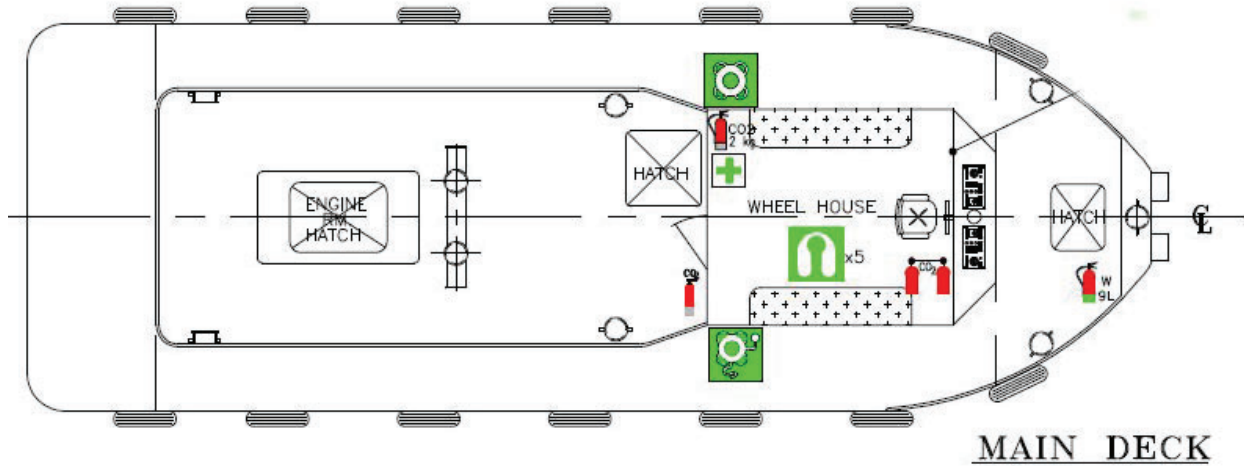

### PRINCIPAL DIMENSIONS

Length(m)	10.49
Breadth (m)	3.40
Depth (m)	1.92
Max. Draft (m)	1.50

### GENERAL ARRANGEMENT PLAN - DONA XII

MAIN DECK

BELOW MAIN DECK

### TOP VIEW DECK LEVEL / BELOW MAIN DECK