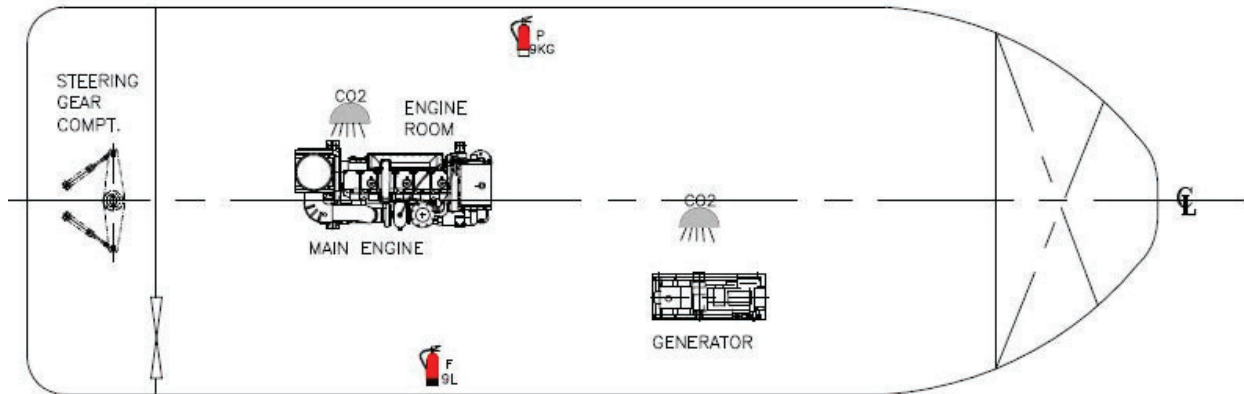

### PRINCIPAL DIMENSIONS

Length(m)	10.49
Breadth (m)	3.40
Depth (m)	1.92
Max. Draft (m)	1.50

### GENERAL ARRANGEMENT PLAN - DONA XII

MAIN DECK

BELOW MAIN DECK

### TOP VIEW DECK LEVEL / BELOW MAIN DECK