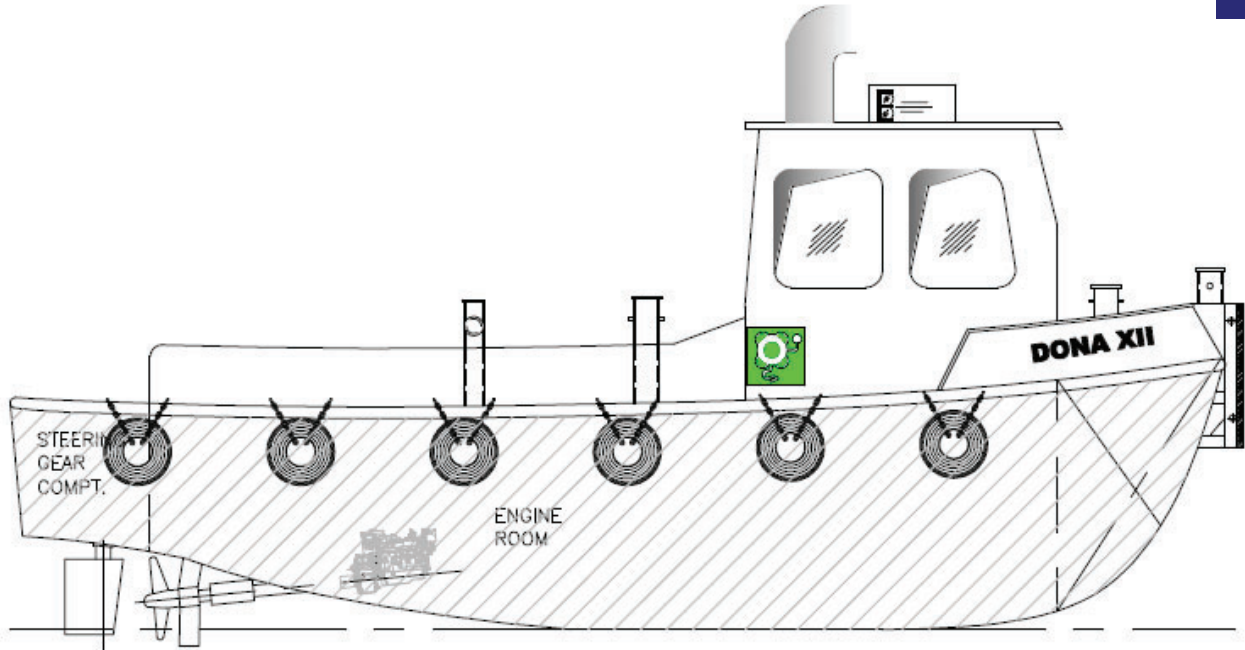

# DONA XII

## SMALL TUG

### PRINCIPAL DIMENSIONS

Length(m)	10.49
Breadth (m)	3.40
Depth (m)	1.92
Max. Draft (m)	1.50

### TOP VIEW DECK LEVEL / BELOW MAIN DECK