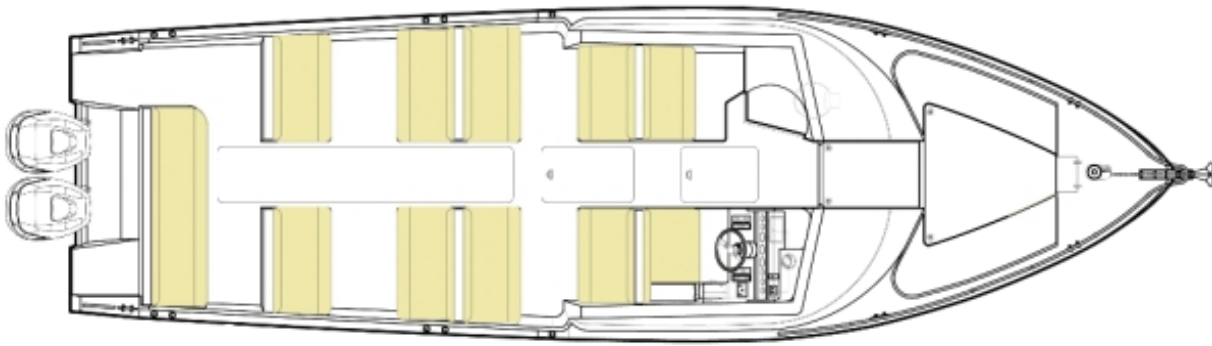

### PRINCIPAL SPECIFICATIONS

Reg No.	BH13059
Flag	Bahrain
Length overall	35 ft 10 in (10.90m)
Beam	10ft 9 in (3.30m) 1
Draft	ft 8 in (0.50m)
Displacement	5T Approx.
Engine	2x 250 hp Yamaha
Fuel tank capacity	200 US gal (760 l)
Water tank capacity	40 US gal (150 l)
Max. horsepower	Up to 600 hp
Passengers	14

## GENERAL ARRANGEMENT PLAN - FAST XII

**SIDE VIEW**

**TOP VIEW DECK LEVEL**