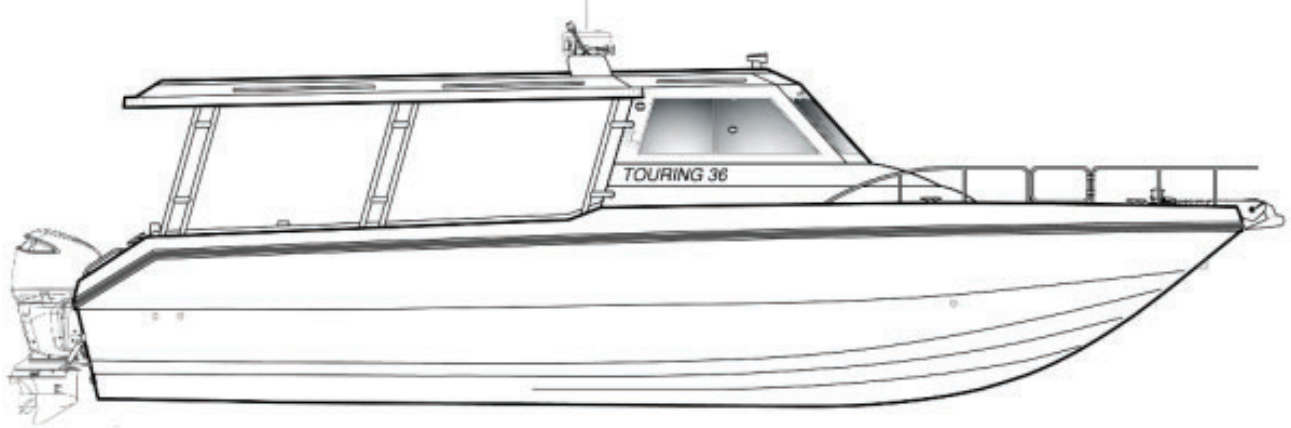

## FAST PASSENGER BOAT

### PRINCIPAL SPECIFICATIONS

Reg No.	BH13059
Flag	Bahrain
Length overall	35 ft 10 in (10.90m)
Beam	10ft 9 in (3.30m) 1
Draft	ft 8 in (0.50m)
Displacement	5T Approx.
Engine	2x 250 hp Yamaha
Fuel tank capacity	200 US gal (760 l)
Water tank capacity	40 US gal (150 l)
Max. horsepower	Up to 600 hp
Passengers	14

## GENERAL ARRANGEMENT PLAN - FAST XII

**SIDE VIEW**

**TOP VIEW DECK LEVEL**