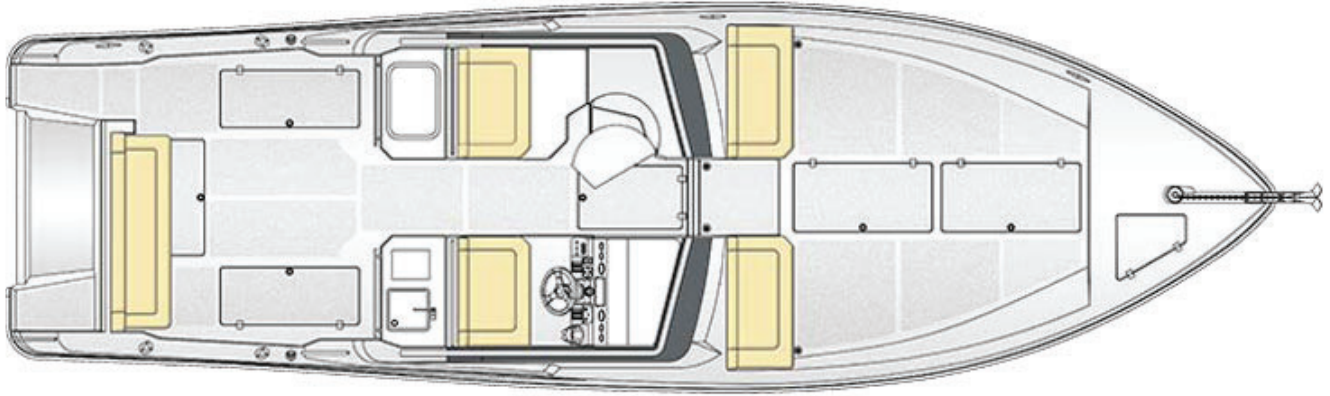

### PRINCIPAL SPECIFICATIONS

Reg No.	BH13240
Flag	Bahrain
Length overall	36 ft x 10 in (10.90m)
Beam	10 ft 9 in (3.30m)
Draft	1 ft 11 in (0.60m)
Displacement	4.5T Approx.
Engine	2x 250 hp Yamaha
Fuel tank capacity	250 US gal (950 l)
Water tank capacity	50 US gal (190 l)
Max. horsepower	Up to 600 hp
Passengers	6

## GENERAL ARRANGEMENT PLAN - FAST XVI

**TOP VIEW DECK LEVEL**