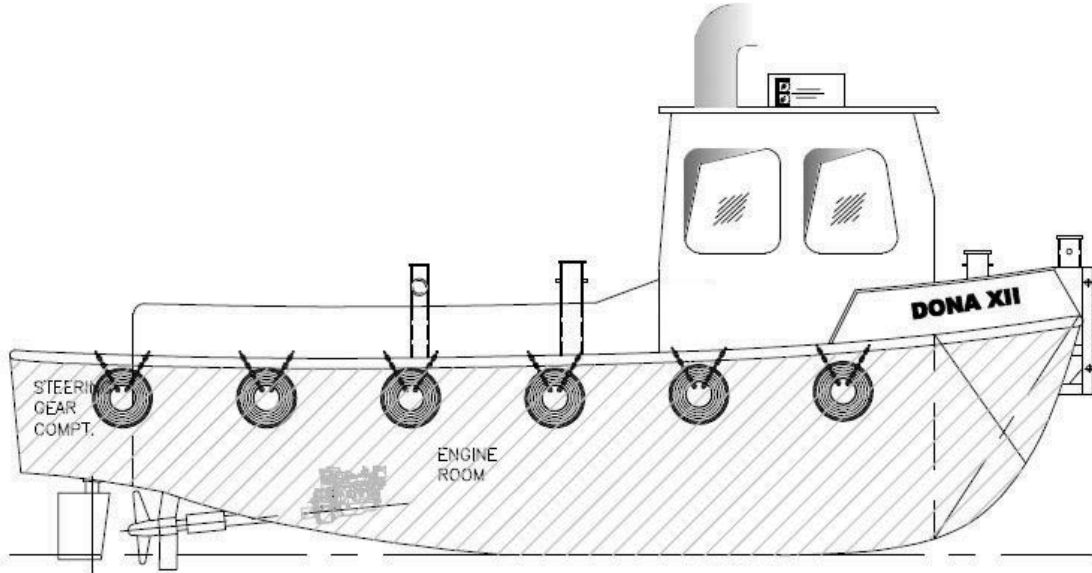

### PRINCIPAL DIMENSIONS

Length(m)LOA/LWL	10.60 / 10.20
Breadth (m)	3.60
Depth (m)	1.95
Max. Draft (m)	1.15

### GENERAL ARRANGEMENT PLAN - DONA XII

**SIDE VIEW**

**MAIN DECK**

**BELOW MAIN DECK**

**TOP VIEW DECK LEVEL / BELOW MAIN DECK**