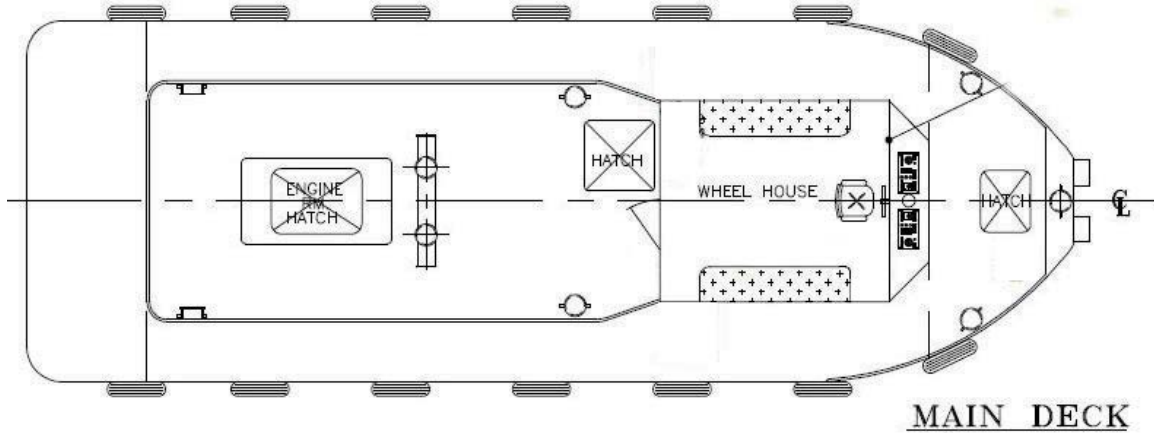

### PRINCIPAL DIMENSIONS

Length(m)LOA/LWL	10.60 / 10.20
Breadth (m)	3.60
Depth (m)	1.95
Max. Draft (m)	1.15

### NAVIGATION EQUIPMENT

VHF Radio	Sailor
-----------	--------

### GENERAL ARRANGEMENT PLAN - DONA XII

**SIDE VIEW**

**MAIN DECK**

**BELOW MAIN DECK**

**TOP VIEW DECK LEVEL / BELOW MAIN DECK**