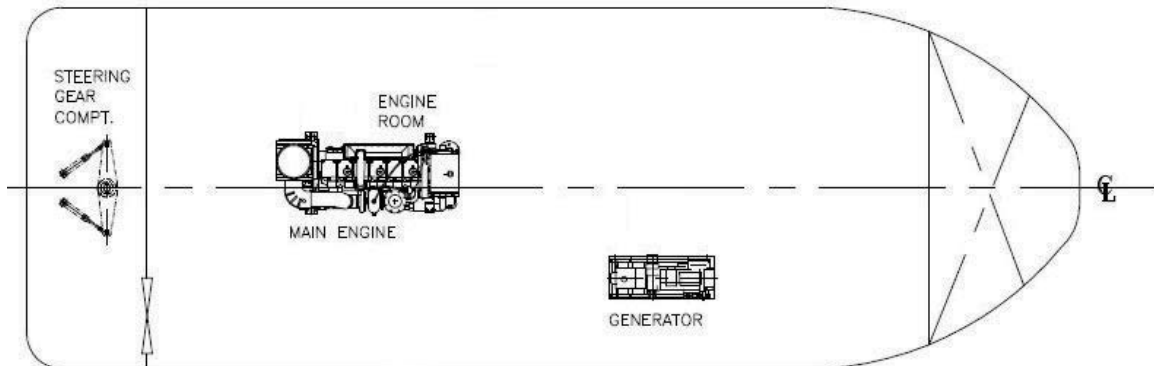

### PRINCIPAL DIMENSIONS

Length(m)LOA/LWL	10.60 / 10.20
Breadth (m)	3.60
Depth (m)	1.95
Max. Draft (m)	1.15

### GENERAL ARRANGEMENT PLAN - DONA XII

**SIDE VIEW**

**MAIN DECK**

**BELOW MAIN DECK**

**TOP VIEW DECK LEVEL / BELOW MAIN DECK**