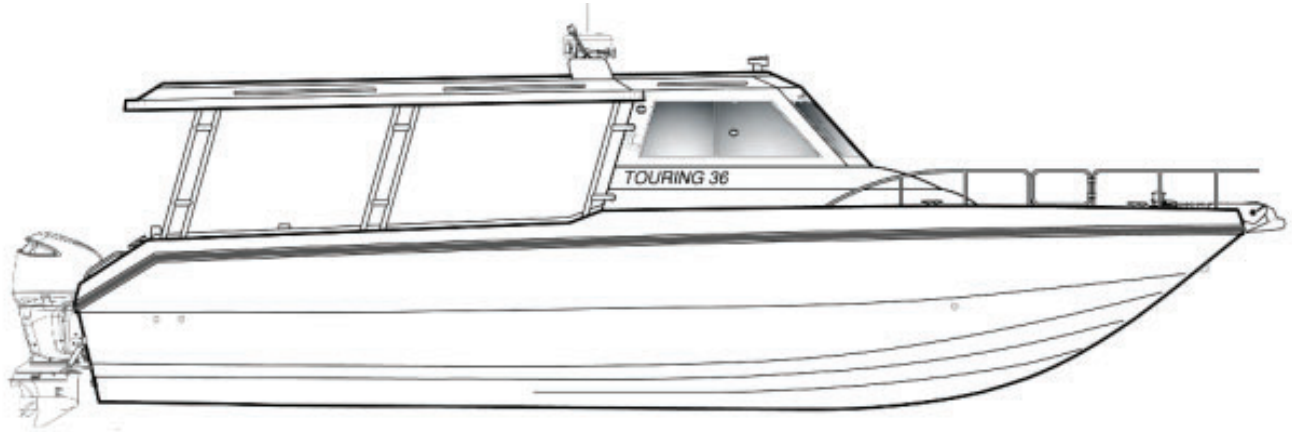

Barhain Cost Guard Approval:

Crew	2
Passengers	14

PRINCIPAL DIMENSIONS

Length LOA	36 ft	(10.97m)
Beam	9.10 ft	(2.77m)
Draft	1.7 ft	(0.52m)
Depth	4 ft	
Net Tonnage (NRT)	4.5 T	
Displacement	5 T Approx.	
Weight	4,955 kg	

NAVIGATION EQUIPMENT

VHF complete
GPS
Radar 24 NM

GENERAL ARRANGEMENT PLAN - FAST 12

INSIDE PHOTOS

SIDE VIEW

TOP VIEW DECK LEVEL