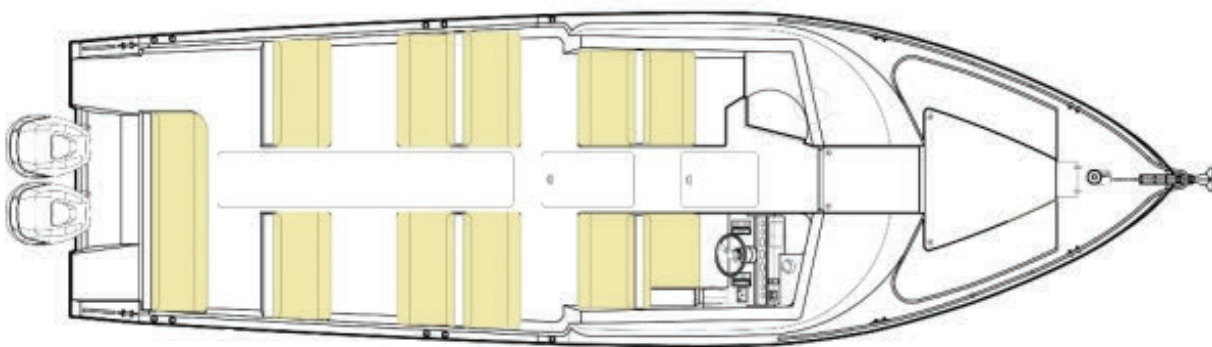

Barhain Cost Guard Approval:

Crew	2
Passengers	14

PRINCIPAL DIMENSIONS

Length LOA	36 ft	(10.97m)
Beam	9.10 ft	(2.77m)
Draft	1.7 ft	(0.52m)
Depth	4 ft	
Net Tonnage (NRT)	4.5 T	
Displacement	5 T Approx.	
Weight	4,955 kg	

NAVIGATION EQUIPMENT

VHF complete
GPS
Radar 24 NM

GENERAL ARRANGEMENT PLAN - FAST 12

INSIDE PHOTOS

SIDE VIEW

TOP VIEW DECK LEVEL