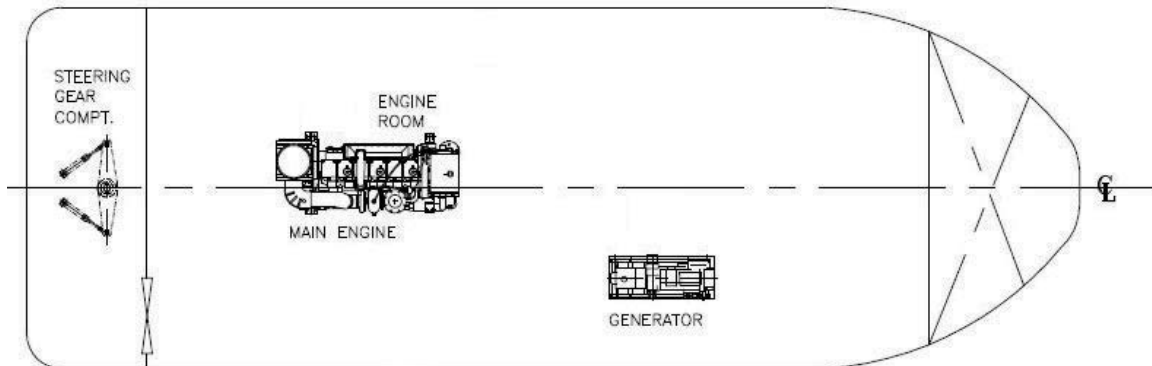

### PRINCIPAL DIMENSIONS

Length(m)LOA/LWL	10.60 / 10.20
Breadth (m)	3.60
Depth (m)	1.95
Max. Draft (m)	1.15

### GENERAL ARRANGEMENT PLAN - DONA XII

**SIDE VIEW**

**MAIN DECK**

**BELOW MAIN DECK**

**TOP VIEW DECK LEVEL / BELOW MAIN DECK**