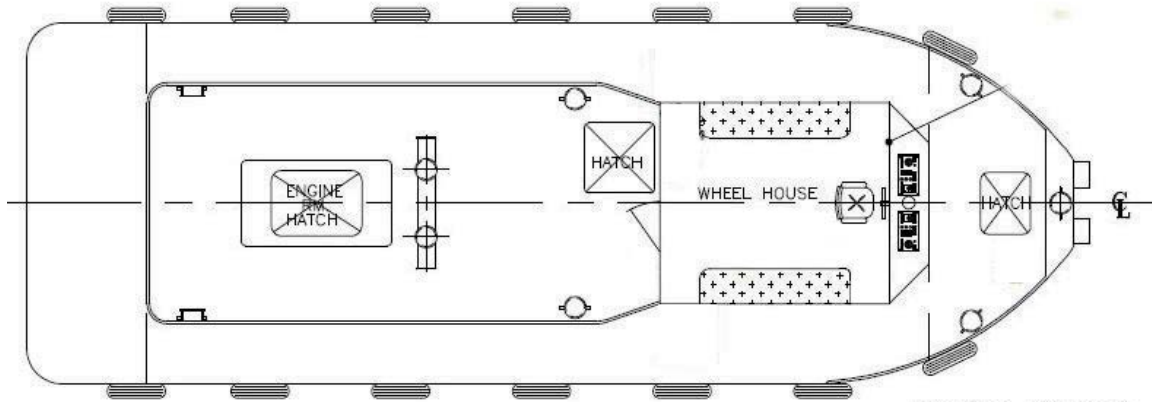

### PRINCIPAL DIMENSIONS

Length(m)LOA/LWL	10.60 / 10.20
Breadth (m)	3.60
Depth (m)	1.95
Max. Draft (m)	1.15

### NAVIGATION EQUIPMENT

VHF Radio	Sailor
-----------	--------

### GENERAL ARRANGEMENT PLAN - DONA XII

**SIDE VIEW**

**MAIN DECK**

**BELOW MAIN DECK**

**TOP VIEW DECK LEVEL / BELOW MAIN DECK**