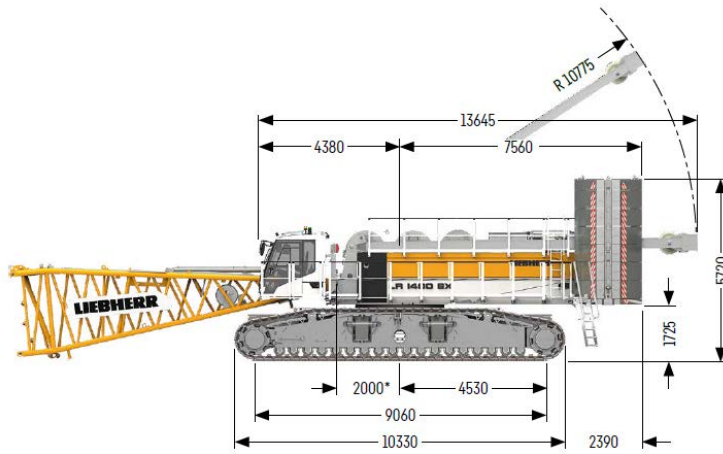

# CRAWLER CRANE

LIEBHERR LR1400SX  
400 TON

## FEATURES

Capacity	400 ton
Max. main boom length	95 m
Max. hoist height	173 m
Max. radius	124 m
Engine	450 kW

## OUTLINE DIMENSIONS

Track shifting hydraulic (option)