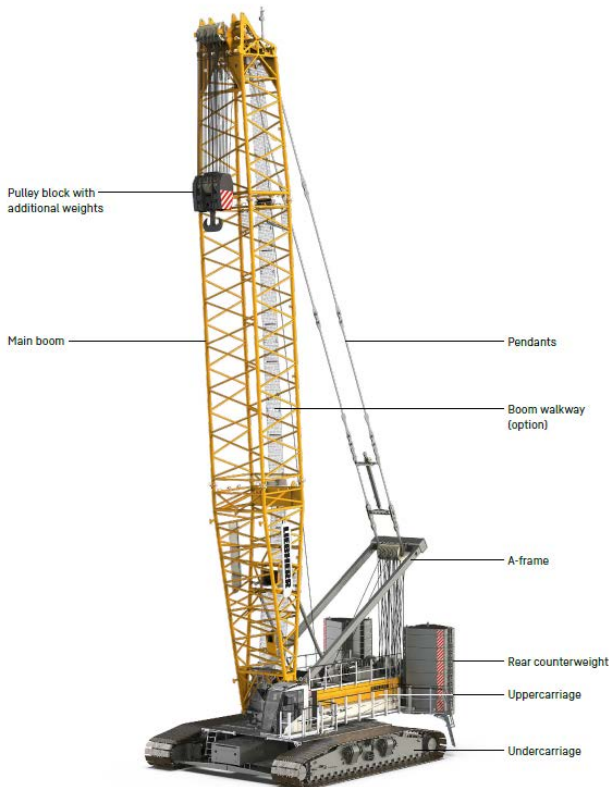

# CRAWLER CRANE

LIEBHERR LR1400SX  
400 TON

## FEATURES

Capacity	400 ton
Max. main boom length	95 m
Max. hoist height	173 m
Max. radius	124 m
Engine	450 kW

## OUTLINE DIMENSIONS

Track shifting hydraulic (option)