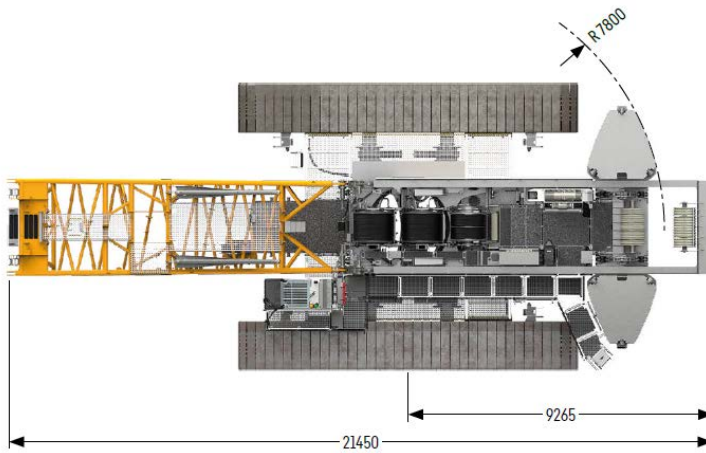

# CRAWLER CRANE

LIEBHERR LR1400SX  
400 TON

## FEATURES

Capacity	400 ton
Max. main boom length	95 m
Max. hoist height	173 m
Max. radius	124 m
Engine	450 kW

## OUTLINE DIMENSIONS

Track shifting hydraulic (option)