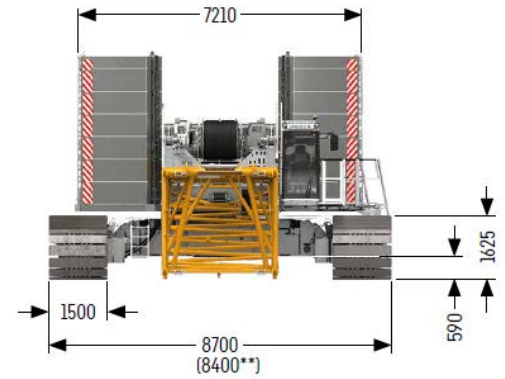

# CRAWLER CRANE

LIEBHERR LR1400SX  
400 TON

## FEATURES

Capacity	400 ton
Max. main boom length	95 m
Max. hoist height	173 m
Max. radius	124 m
Engine	450 kW

## OUTLINE DIMENSIONS

Track shifting hydraulic (option)