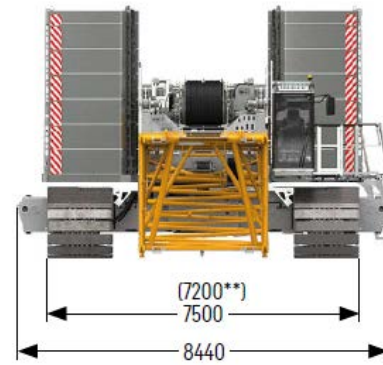

# CRAWLER CRANE

LIEBHERR LR1400SX  
400 TON

## FEATURES

Capacity	400 ton
Max. main boom length	95 m
Max. hoist height	173 m
Max. radius	124 m
Engine	450 kW

## OUTLINE DIMENSIONS

Track shifting hydraulic (option)