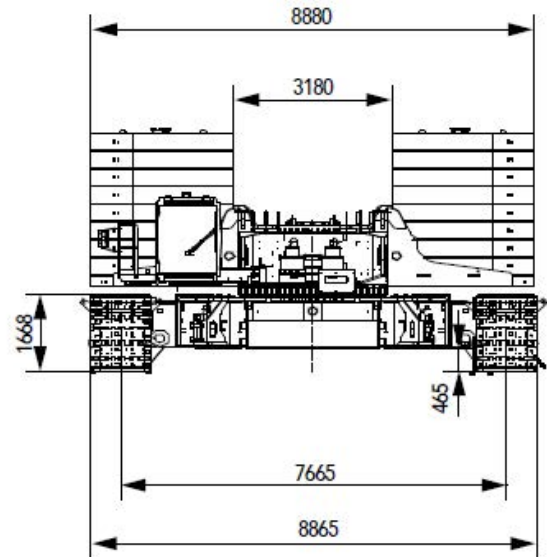

# CRAWLER CRANE

G5 BM'G7 7 4) \$\$A  
45\$' HCB

## FEATURES

Capacity	450 ton
Maximum lifting moment	6,006 t-m
Longest boom	84m
Longest boom+jib	84m + 84m
Engine rated power	298 kW

## OUTLINE DIMENSIONS