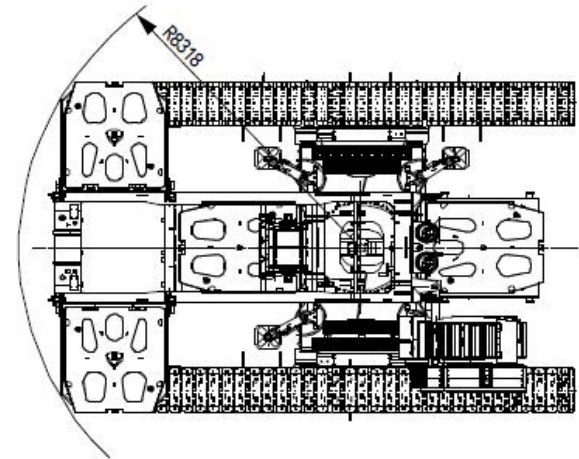

# CRAWLER CRANE

G5 BM'G7 7 4) \$\$A  
45\$' HCB

## FEATURES

Capacity	450 ton
Maximum lifting moment	6,006 t-m
Longest boom	84m
Longest boom+jib	84m + 84m
Engine rated power	298 kW

## OUTLINE DIMENSIONS