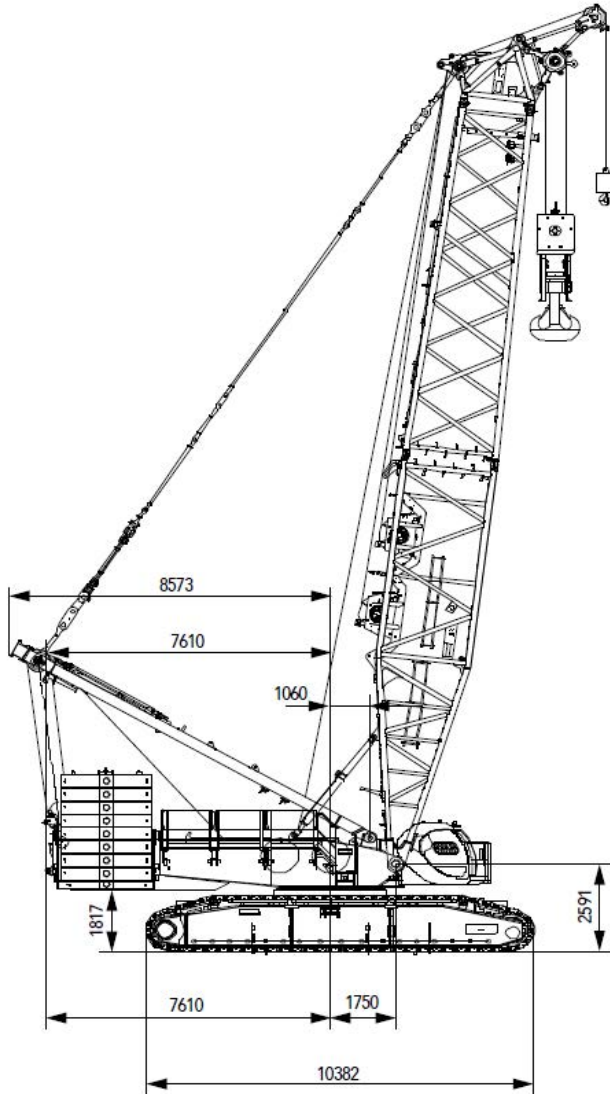

# CRAWLER CRANE

G5 BM'G7 7 4) \$\$A  
45\$' HCB

## FEATURES

Capacity	450 ton
Maximum lifting moment	6,006 t-m
Longest boom	84m
Longest boom+jib	84m + 84m
Engine rated power	298 kW

## OUTLINE DIMENSIONS